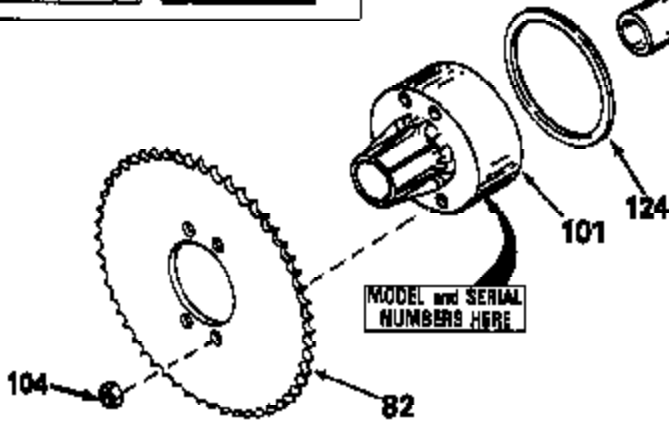

JOIST

SICHER IST DAS:
DAS ORIGINAL

47	48
47A	48A
47B	48B
47C	48C
47D	48D
47E	48E
47H	48H
47L	48L

47M	48M
47P	48P
47R	48R
47V	48V
47W	48W
47X	48X

Ref #	Part Number	Qty	Description
14	778068		Gear, Pinion (16 teeth)
17	786040		Pin, Drive
26	792018		Ring, Retaining
31A	780096		Washer, Thrust
31	780001		Washer (3/4" ID x 1-1/2" OD x 1/16" t hick)
47E	774328		Axle (9-3/16" long)
48E	774329		Axle (13-15/16" long)
82	786051		Sprocket. No Teeth 60. O.D. 9.841
82	786070		Sprocket. No Teeth 48. O.D. 7.920
82	786041A		Sprocket. No Teeth 45. O.D. 7.389
82	786042		Sprocket. No Teeth 40. O.D. 6.650
82	786043		Sprocket. No Teeth 54. O.D. 8.823
90	788067B	100-170	Grease 92.2 bottle Bentonite greas e)
101	774073	Peerless	Differential Carrier Hsg (Incl. 137)
102	774073		Differential Carrier Hsg (Incl. 139)
103	792044		Screw, 5/16-18 x 4"
104	792042		Nut, Lock, 5/16-18 (Use as required)
104A	792061		Washer, Flat, 5/16"
137	780077		Bushing (3/4" ID x 1-1/16" OD x 2-1/1 6" long)
139	780077		Bushing (3/4 ID x 1-1/16" OD x 2-1/16 " long)